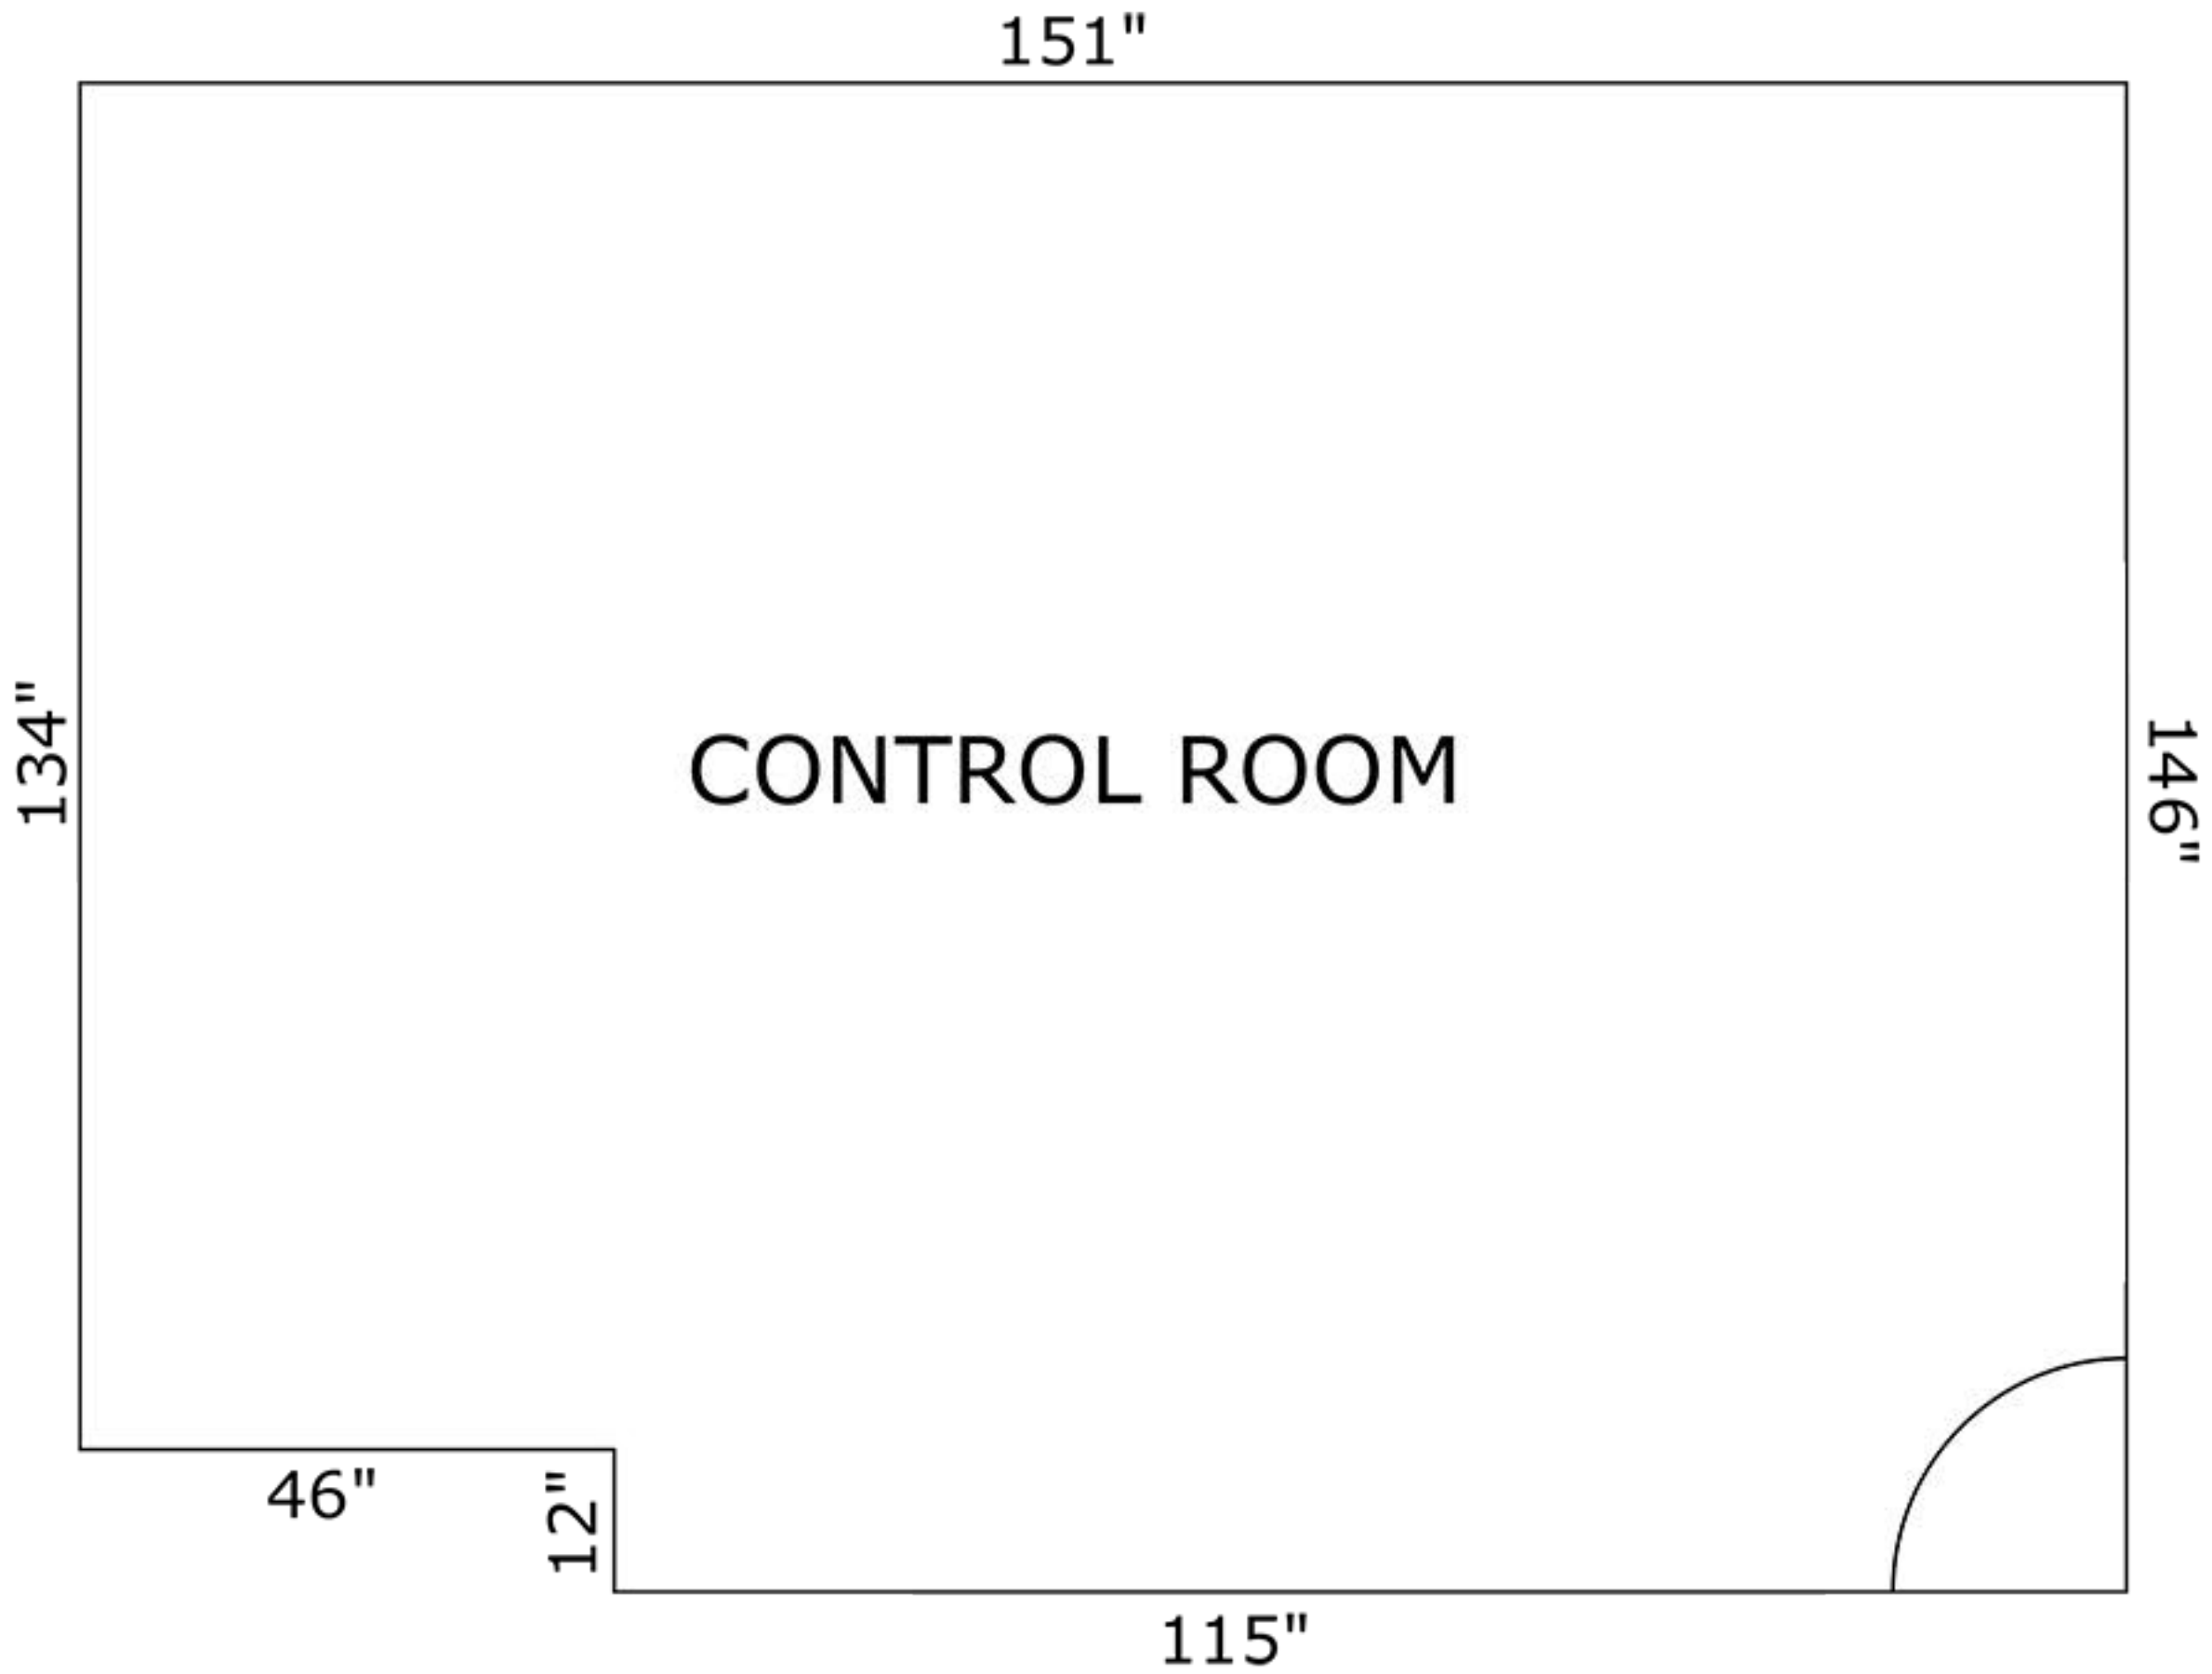

LORA BAY

Studio Floor Plans

267"

61"

288"

TRACKING ROOM

142"

185"